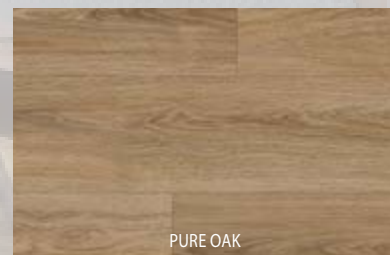

**3 prémiové dekory skladem
V-spára**

ARTICON G30
less is more

ARTICON G30

less is more

CLASSIC OAK

GOLDEN OAK

PURE OAK

Novinka! 419 Kč/m²