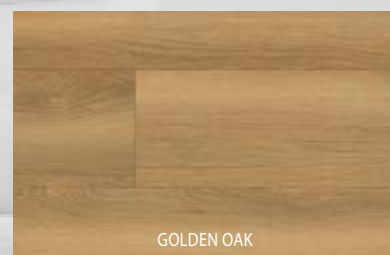

**3 prémiové dekory skladem
V-spára**

ARTICON G30
less is more

ARTICON G30

less is more

CLASSIC OAK

GOLDEN OAK

PURE OAK

Novinka! 419 Kč/m²