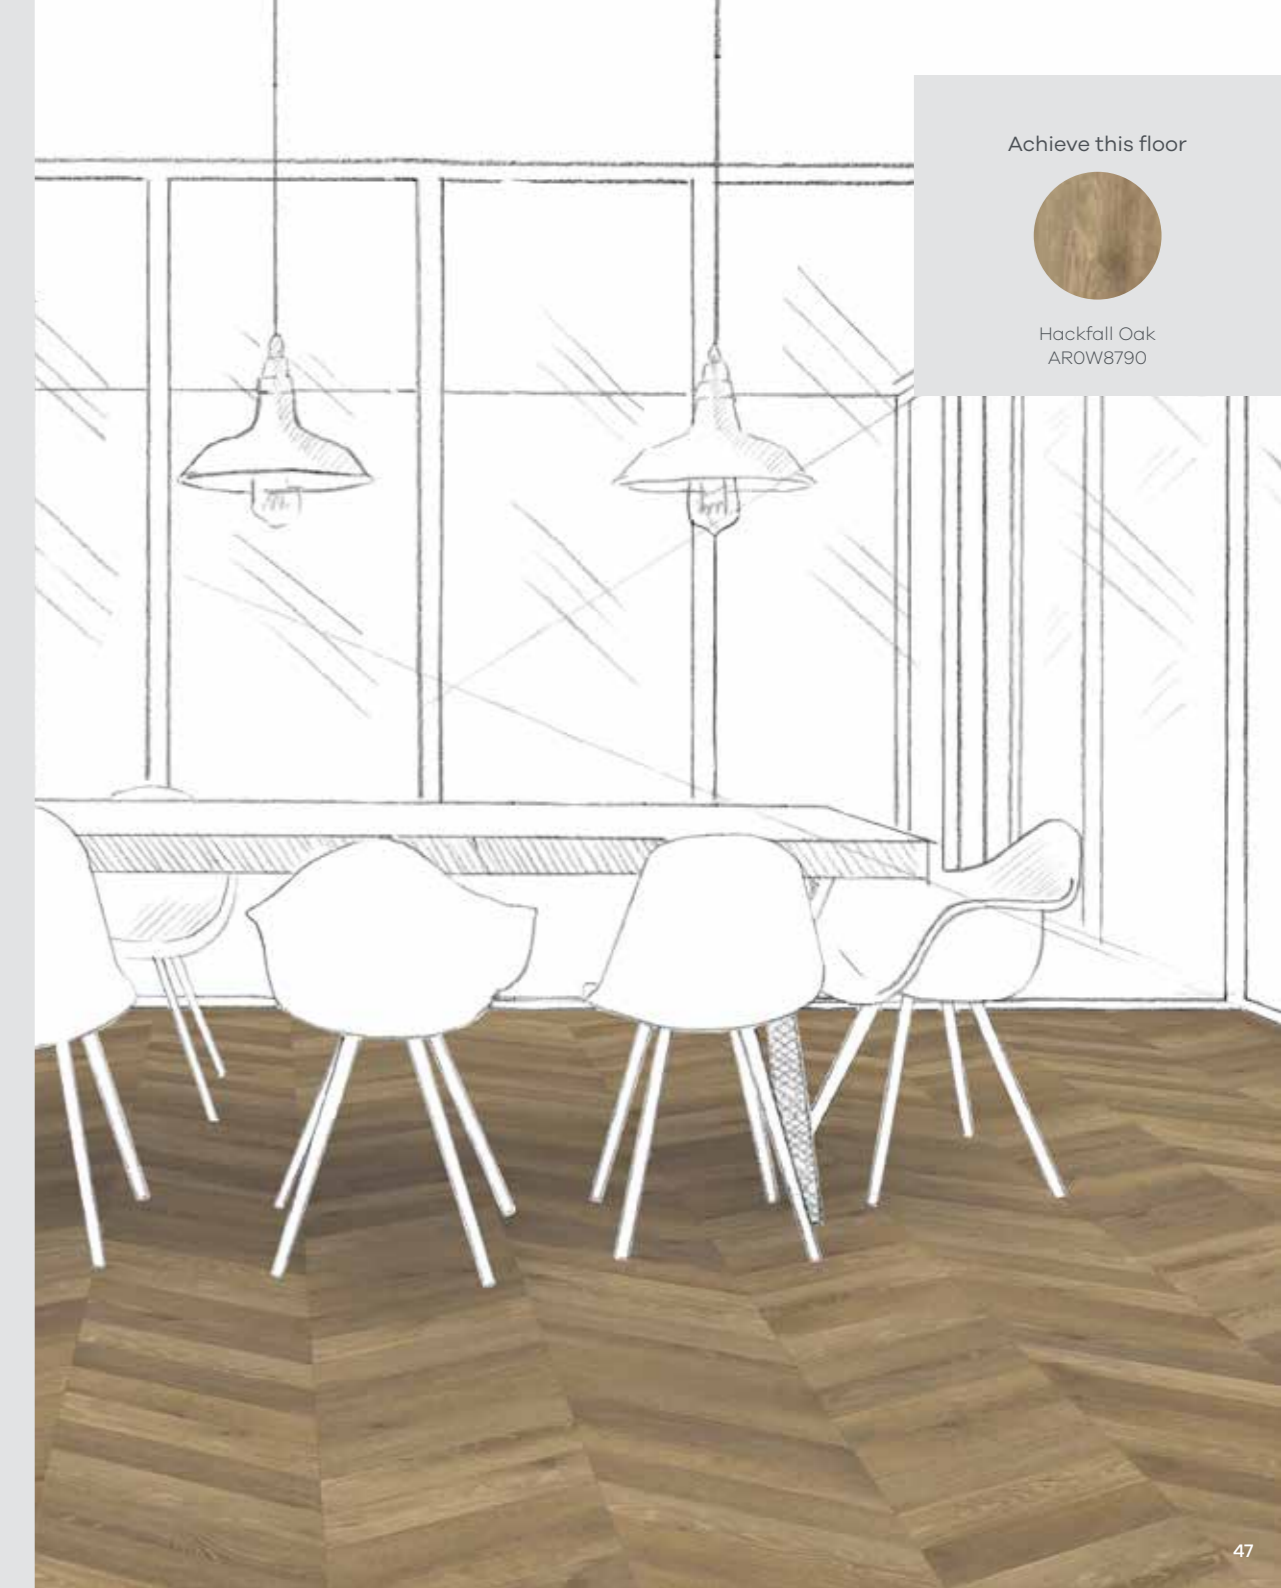

Designers' Choice

Achieve this floor