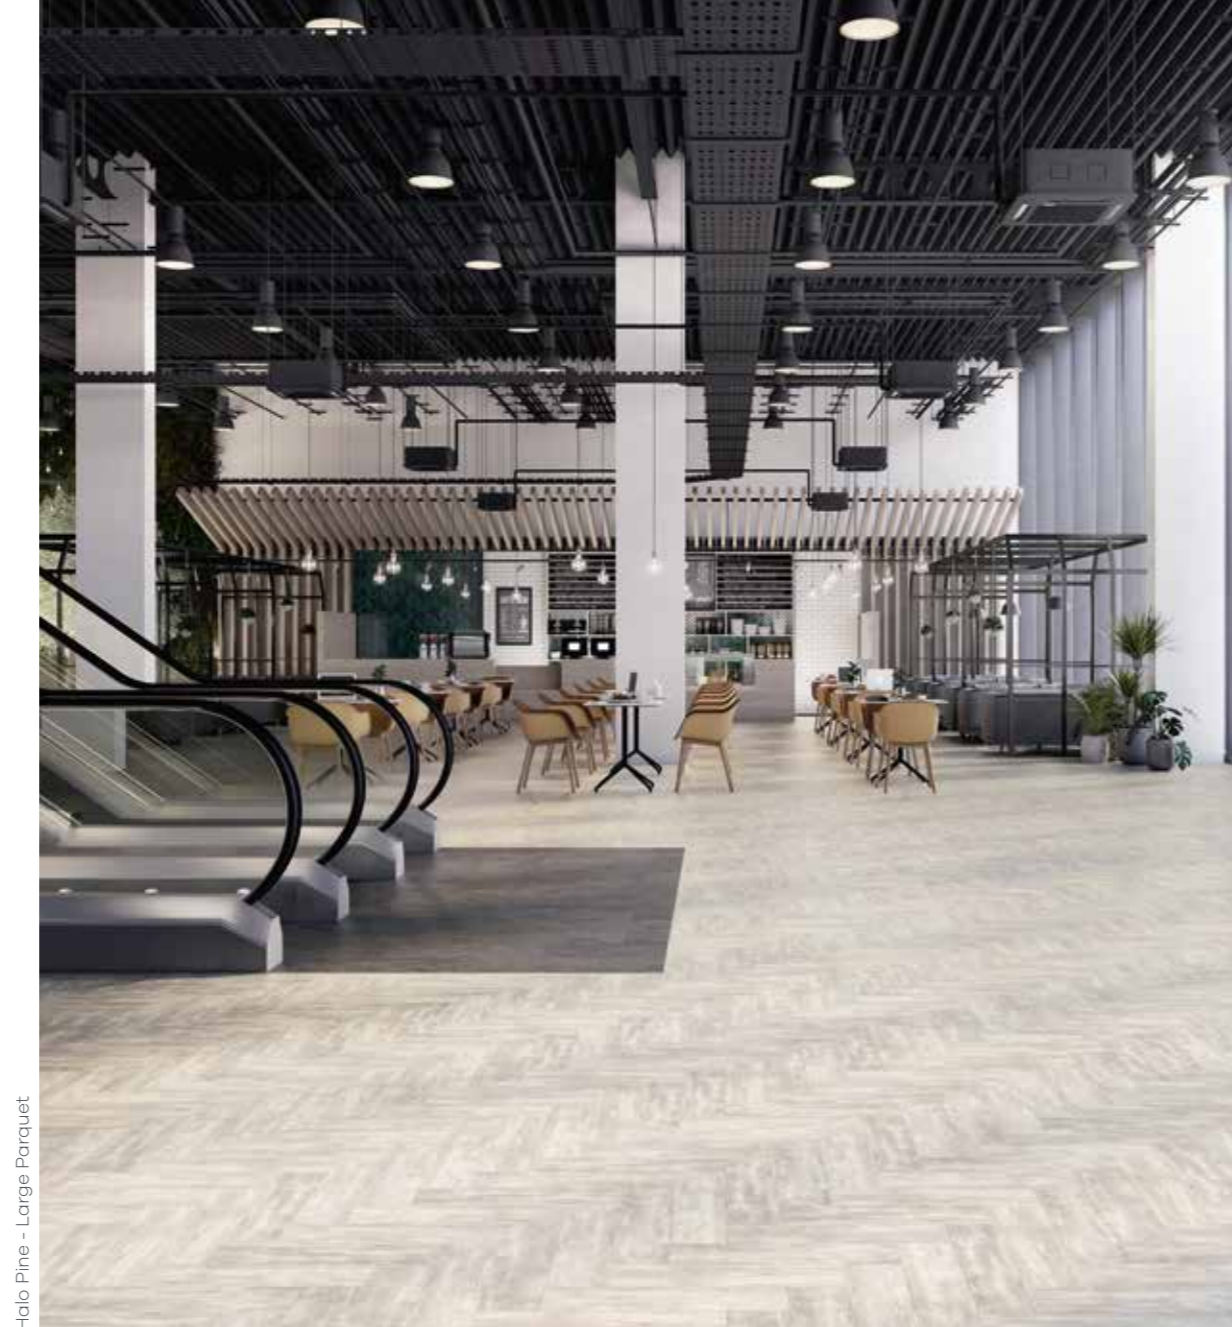

36+ slip resistant planks and tiles

Safety flooring with design sophistication

UK manufactured with the same extraordinary design philosophy that defines Amtico Signature, Signature 36+ delivers sustainable slip resistance and meets the requirements of the enhanced slip standard, but with the enhanced design possibilities of LVT planks and tiles.

For more information please visit amtico.com/safety-flooring

36⁺

Please note that the surface texture on Signature 36+ products differs from standard Signature products due to the inclusion of slip-resistant particles.

Halo Pine - Large Parquet

What silence looks like

Amtico Acoustic enhances the acoustic properties of LVT by reducing impact sound transmission by up to 18dB and also provides an extra level of comfort underfoot. Amtico Acoustic brings another layer of performance and versatility to the design, quality and durability you expect from Amtico.

AMTICO ACOUSTIC

SOUND REDUCTION

The closed cell 1 mm foam layer reduces impact sound transmission by up to 18 dB.

LOW FATIGUE

The closed cell foam structure can help increase comfort and reduce fatigue in high-traffic areas.