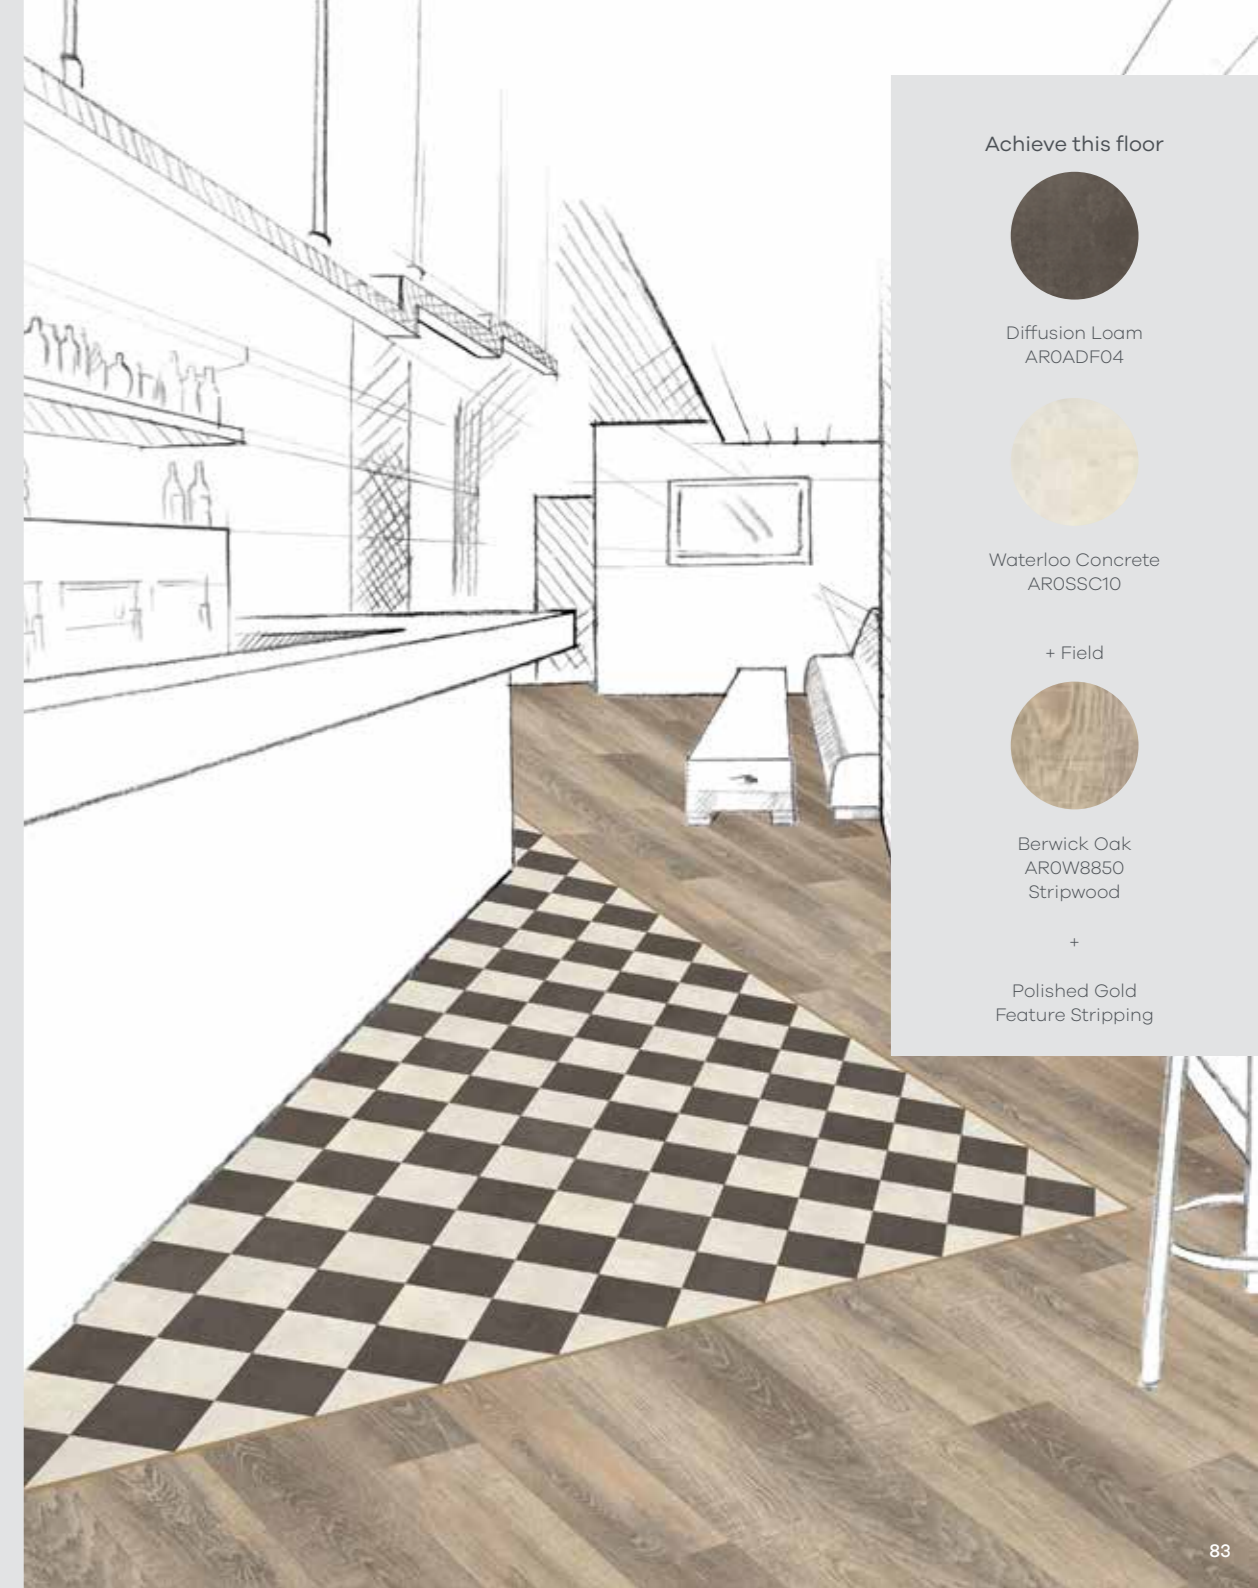

Polished Gold
Feature Stripping

Designers' Choice