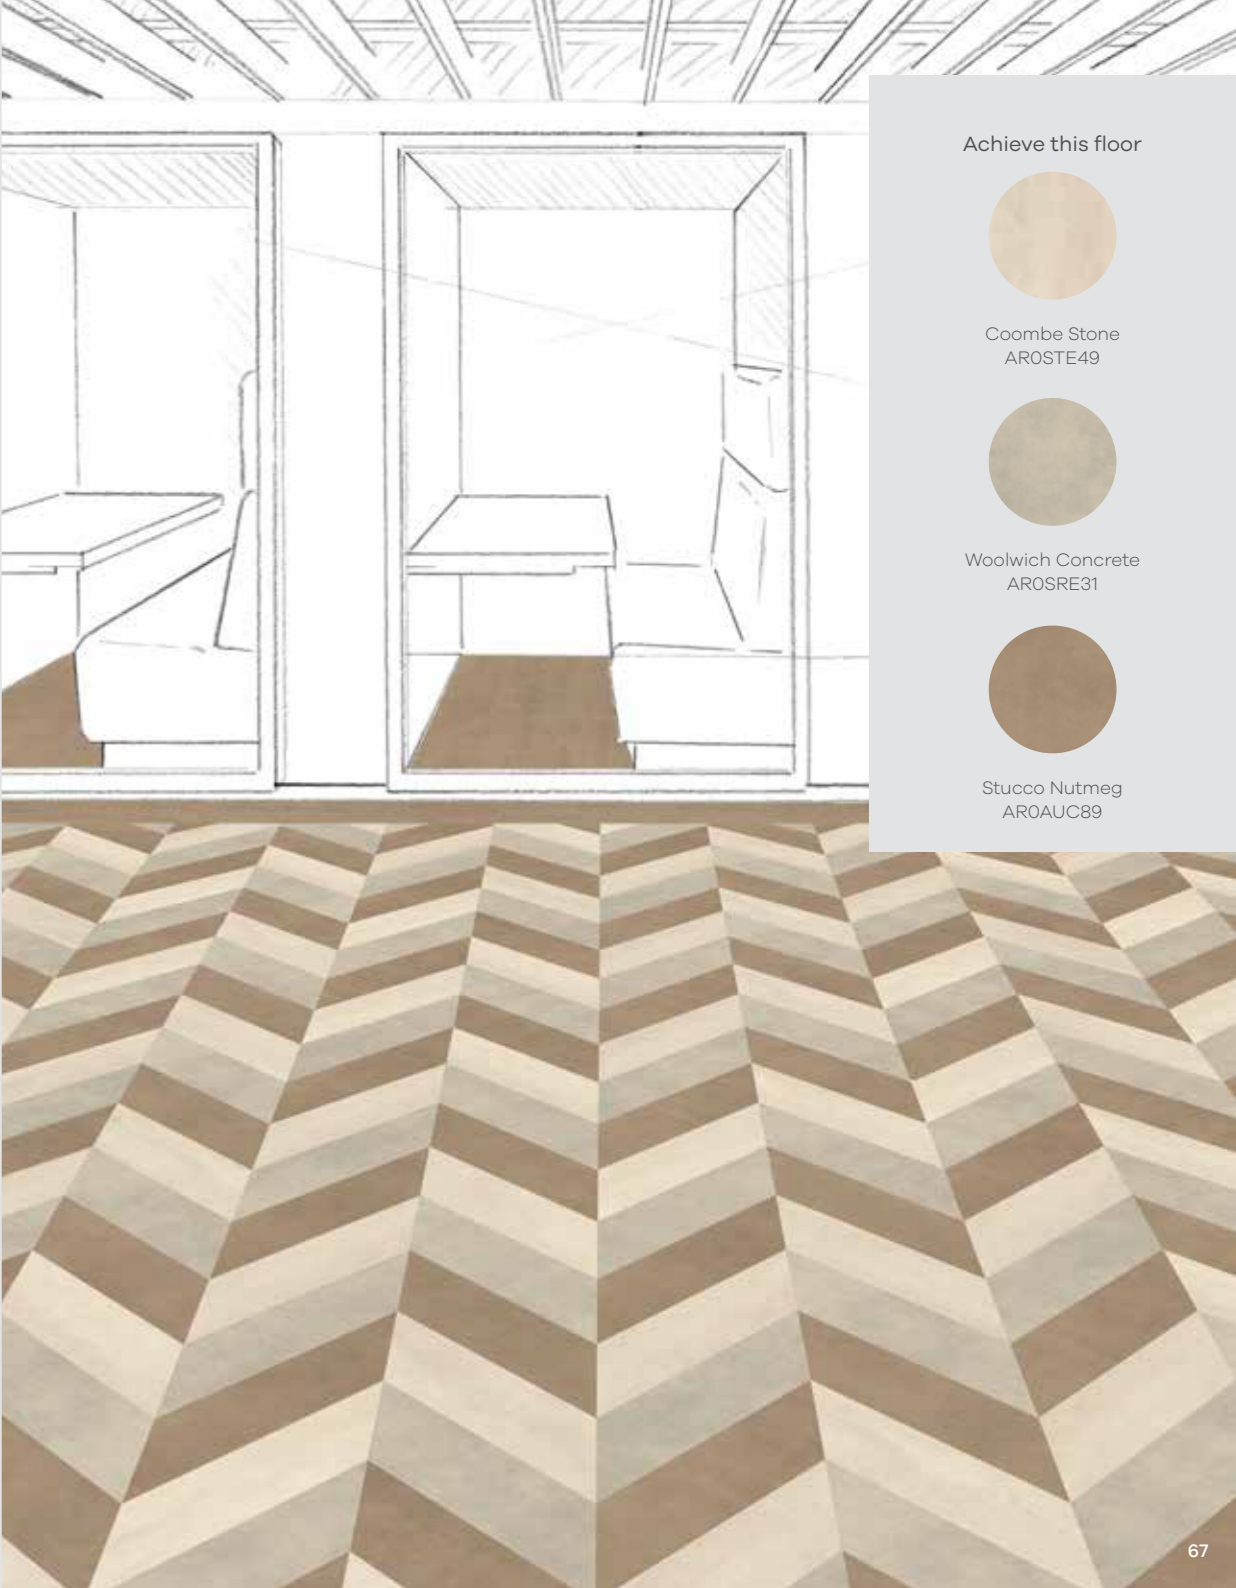

Designers' Choice