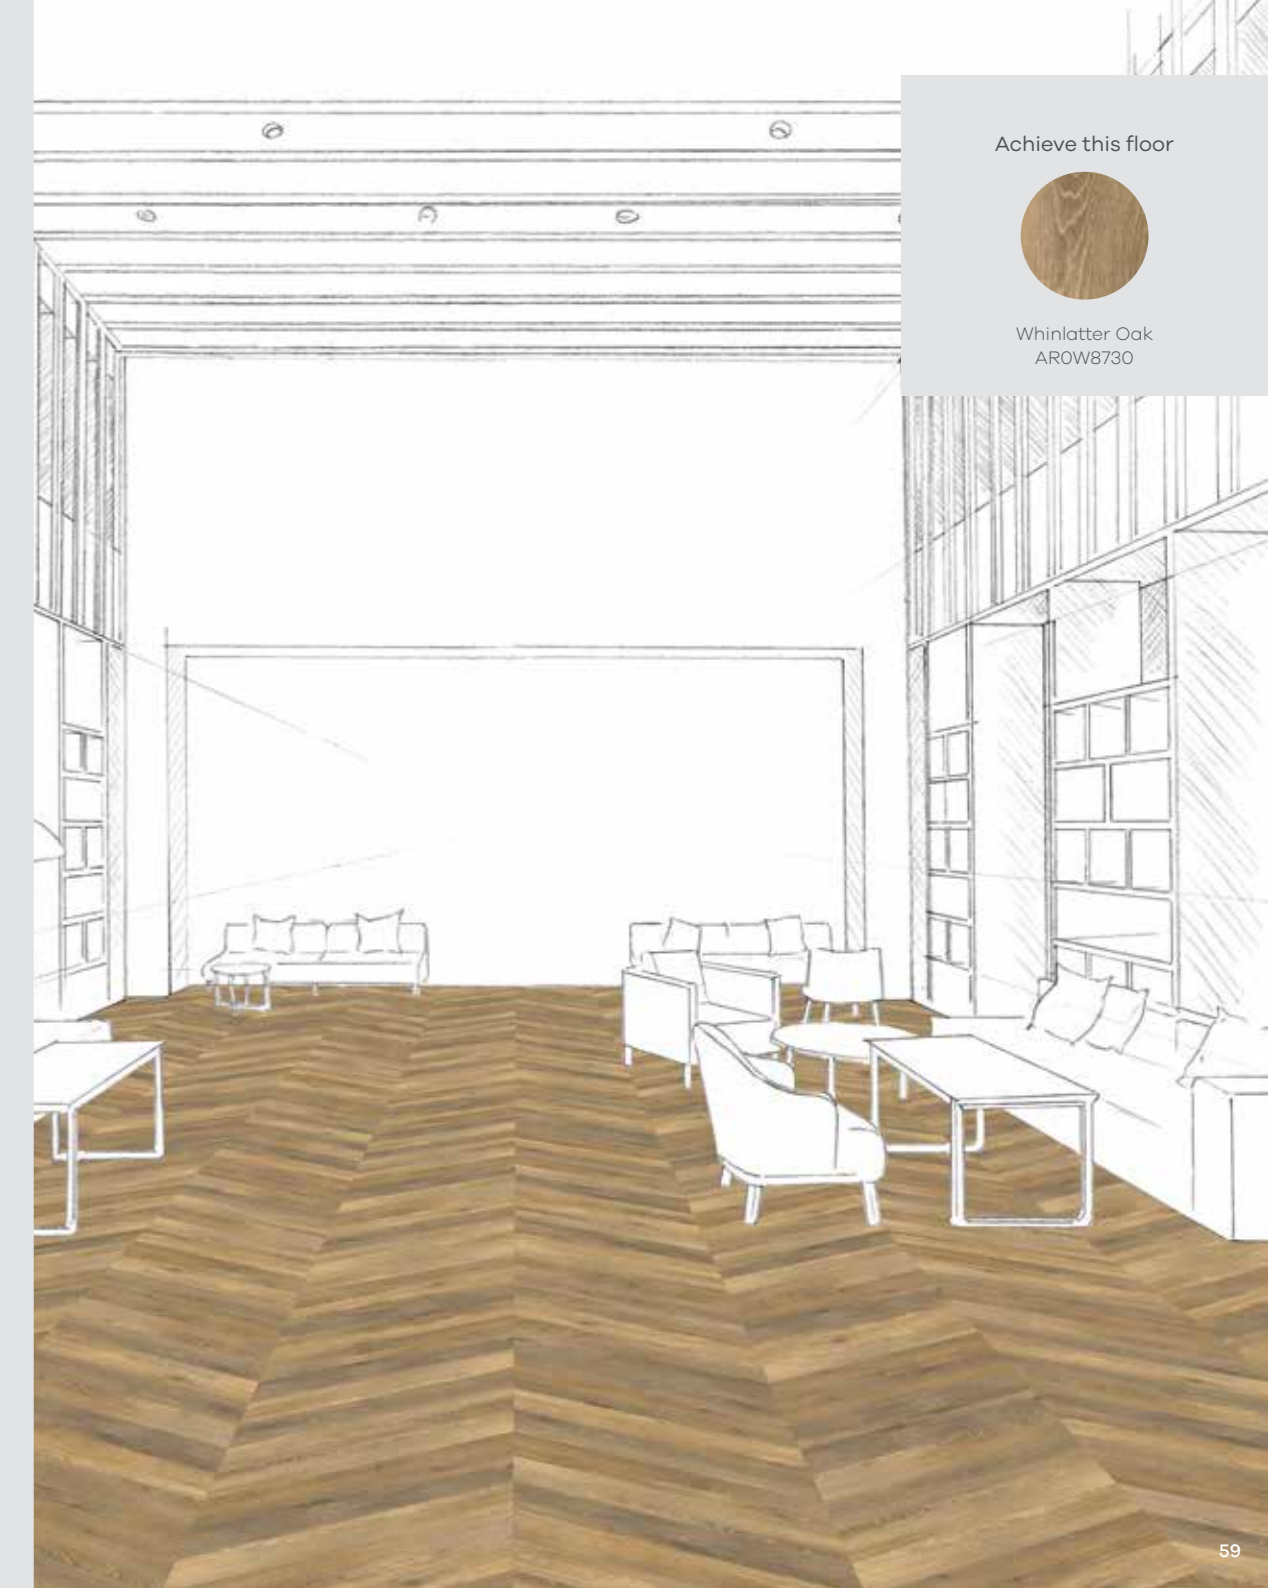

Aged Oak
AROW7710

Designers' Choice

Achieve this floor