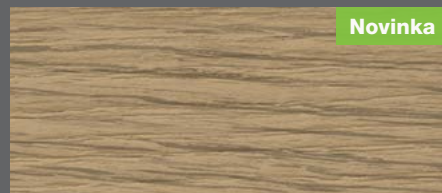

Novinka

Spanish Oak | LRV 30

1. M045W125L1000