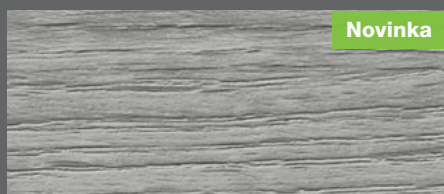

Faded Oak | LRV 57

- M039W125L1000

Greige Rustic Oak | LRV 35

- ◇ M034W100L500 □ M034W125L1000
○ M034W200L2000

Novinka

Storm Oak | LRV 42

- M056W125L1000

Novinka